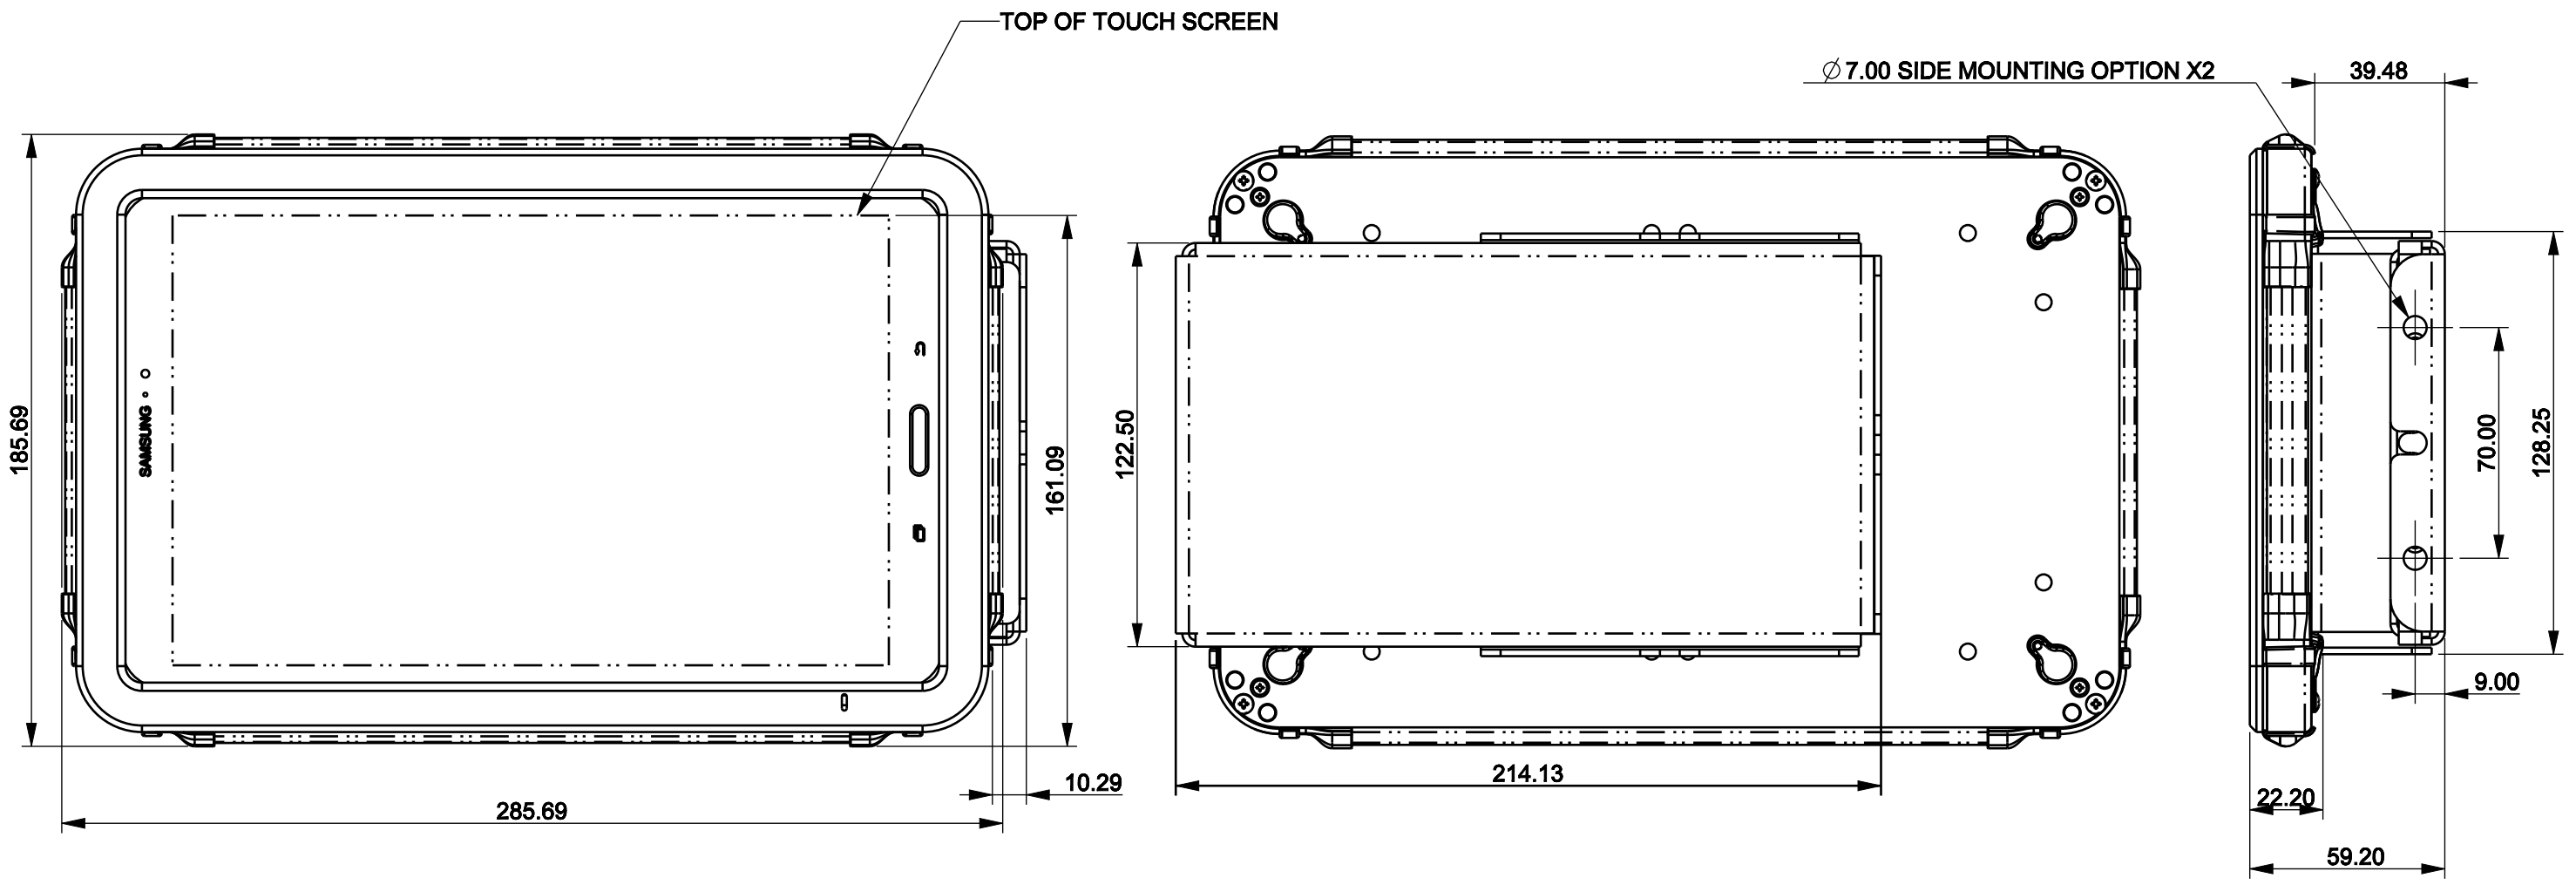

REVISIONS				
ZONE	REV	DESCRIPTION	DATE	APPROVED
			2020-06-02	

ITEM	DESCRIPTION	PART NUMBER	QTY
3	BRACKET, SIDE MULLION, W COVER	273-0042	1
2		586-0000-000	1
1		273-0028	1

UNLESS OTHERWISE SPECIFIED DIMENSIONS ARE IN MM. TOLERANCES ARE: MILLIMETERS ANGLES X± 1.0 MM ± 0.5 .XX± 0.50 MM .XX± 0.25 MM .XXX± 0.125MM		- DO NOT SCALE DRAWING -			
FINISH		APPROVALS	DATE		
REMOVE ALL BURRS & SHARP CORNERS		DRAWN BY	CHECKED	VISUALTARGET 10" SAMSUNG T580/590, 4 LIGHTS, 0 DEGREE, SIDE MOUNT	
		ENGINEER			
		MATERIAL		SIZE	MODEL NUMBER
				B	586-1111-000-SIDEMOUNT
				DWG NO.	REV
				586-1111-000-SIDEMOUNT	
				MASS	SCALE
				0.992	0.500
				SHEET	SHEET 1 OF 1