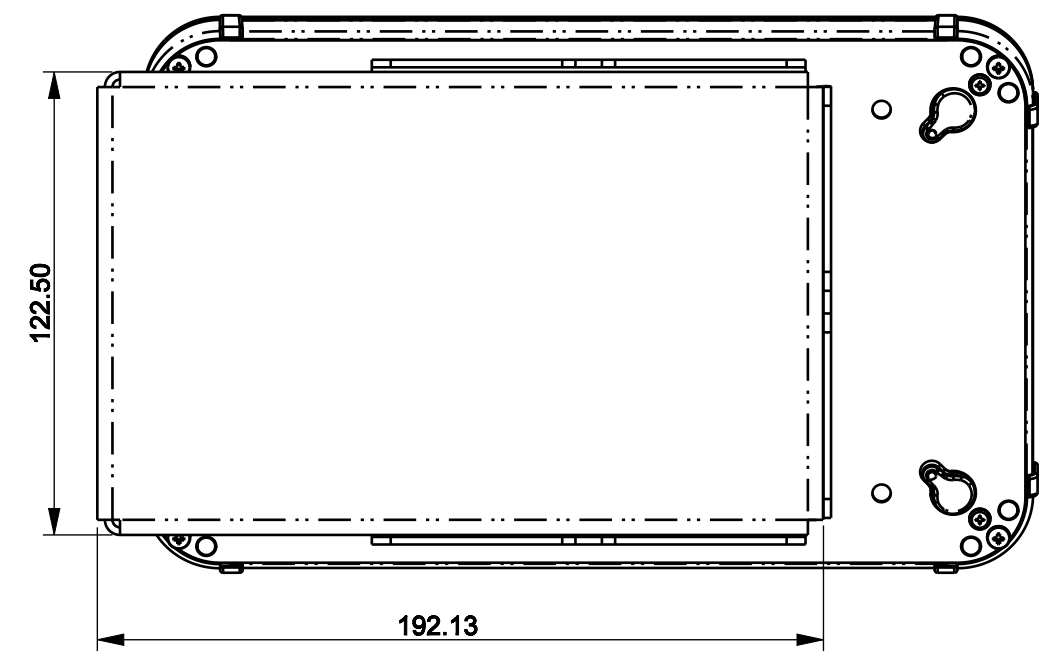

REVISIONS				
ZONE	REV	DESCRIPTION	DATE	APPROVED
			2020-06-02	

TOP OF TOUCH SCREEN

Ø 7.00 SIDE MOUNTING OPTION X2

ITEM	DESCRIPTION	PART NUMBER	QTY
3	BRACKET, SIDE MULLION, W COVER	273-0040	1
2	BRACKET, 15 DEGREES MOUNT,	273-0022-000	1
1		587-SUB-ASSM	1

UNLESS OTHERWISE SPECIFIED  
DIMENSIONS ARE IN MM.  
TOLERANCES ARE:  
MILLIMETERS ANGLES  
X ± 1.0 MM ± 0.5  
.XX ± 0.50 MM  
.XX ± 0.25 MM NOTE:  
.XXX ± 0.125MM INCHES=MM/25.4

- DO NOT SCALE DRAWING -

APPROVALS	DATE
DRAWN BY	
CHECKED	
ENGINEER	

**VISUALTARGET 8" SAMSUNG T380,  
0 LIGHTS, 15 DEGREE, SIDE MOUNT**

FINISH	MATERIAL	SIZE B	MODEL NUMBER	DWG NO. 587-0000-100-SIDEMOUNT	REV
REMOVE ALL BURRS & SHARP CORNERS	MASS 1.413	SCALE 0.500	SHEET SHEET 1 OF 1		