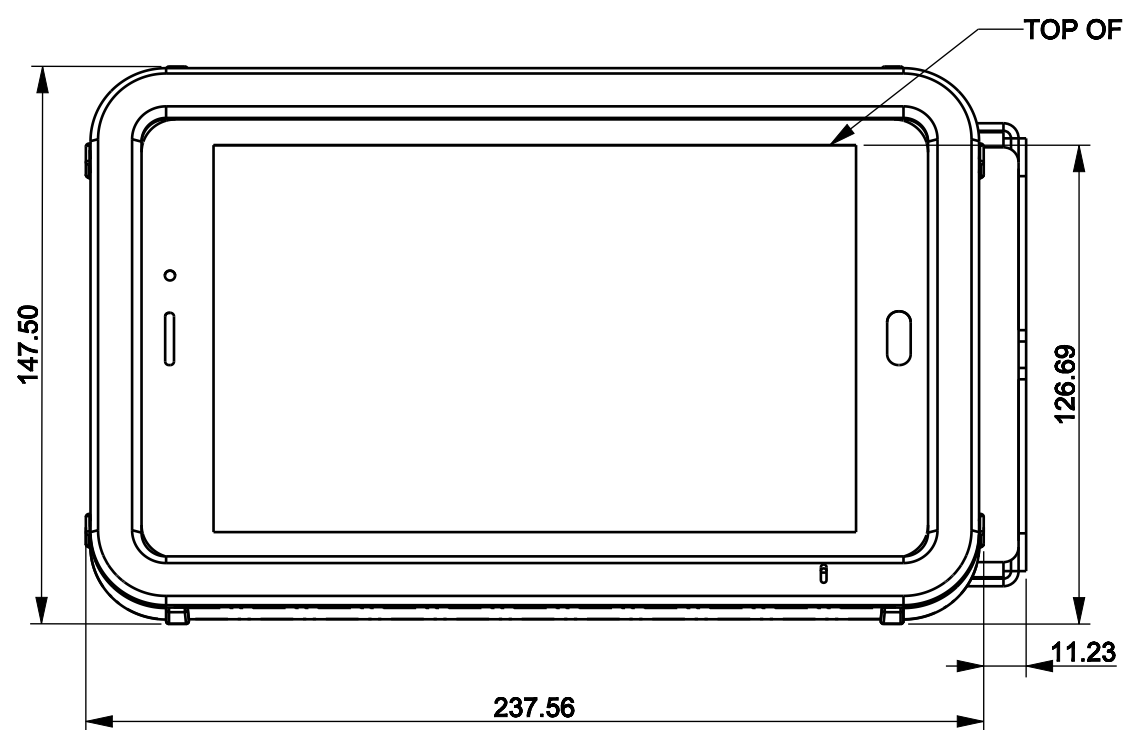

REVISIONS				
ZONE	REV	DESCRIPTION	DATE	APPROVED
			2020-06-02	

TOP OF TOUCH SCREEN

Ø 7.00 SIDE MOUNTING OPTION X2

ITEM	DESCRIPTION	PART NUMBER	QTY
3	BRACKET, SIDE MULLION, W COVER	273-0040	1
2	BRACKET, 15 DEGREES MOUNT,	273-0022-000	1
1		587-SUB-ASSM	1

UNLESS OTHERWISE SPECIFIED  
DIMENSIONS ARE IN MM.  
TOLERANCES ARE:  
MILLIMETERS ANGLES  
X ± 1.0 MM ± 0.5  
.XX ± 0.50 MM  
.XX ± 0.25 MM NOTE:  
.XXX ± 0.125MM INCHES=MM/25.4

- DO NOT SCALE DRAWING -

APPROVALS	DATE
DRAWN BY	
CHECKED	
ENGINEER	

**VISUALTARGET 8" SAMSUNG T380,  
0 LIGHTS, 15 DEGREE, SIDE MOUNT**

FINISH	MATERIAL	SIZE B	MODEL NUMBER	DWG NO. 587-0000-100-SIDEMOUNT	REV
REMOVE ALL BURRS & SHARP CORNERS	MASS 1.413	SCALE 0.500	SHEET SHEET 1 OF 1		