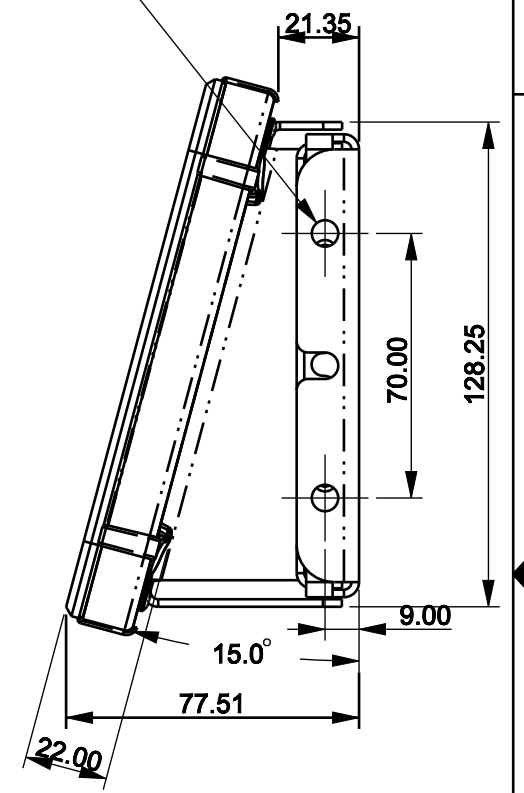

REVISIONS				
ZONE	REV	DESCRIPTION	DATE	APPROVED
			2020-06-02	

TOP OF TOUCH SCREEN

Ø 7.00 SIDE MOUNTING OPTION X2

ITEM	DESCRIPTION	PART NUMBER	QTY
3	BRACKET, SIDE MULLION, W COVER	273-0040	1
2	BRACKET, 15 DEGREES MOUNT,	273-0022-000	1
1		587-SUB-ASSM	1

UNLESS OTHERWISE SPECIFIED  
DIMENSIONS ARE IN MM.  
TOLERANCES ARE:  
MILLIMETERS ANGLES  
X ± 1.0 MM ± 0.5  
.XX ± 0.50 MM  
.XX ± 0.25 MM NOTE:  
.XXX ± 0.125MM INCHES=MM/25.4

- DO NOT SCALE DRAWING -

APPROVALS	DATE
DRAWN BY	
CHECKED	
ENGINEER	

**VISUALTARGET 8" SAMSUNG T380,  
0 LIGHTS, 15 DEGREE, SIDE MOUNT**

FINISH	MATERIAL	SIZE B	MODEL NUMBER	DWG NO. 587-0000-100-SIDEMOUNT	REV
REMOVE ALL BURRS & SHARP CORNERS	MASS 1.413	SCALE 0.500	SHEET SHEET 1 OF 1		