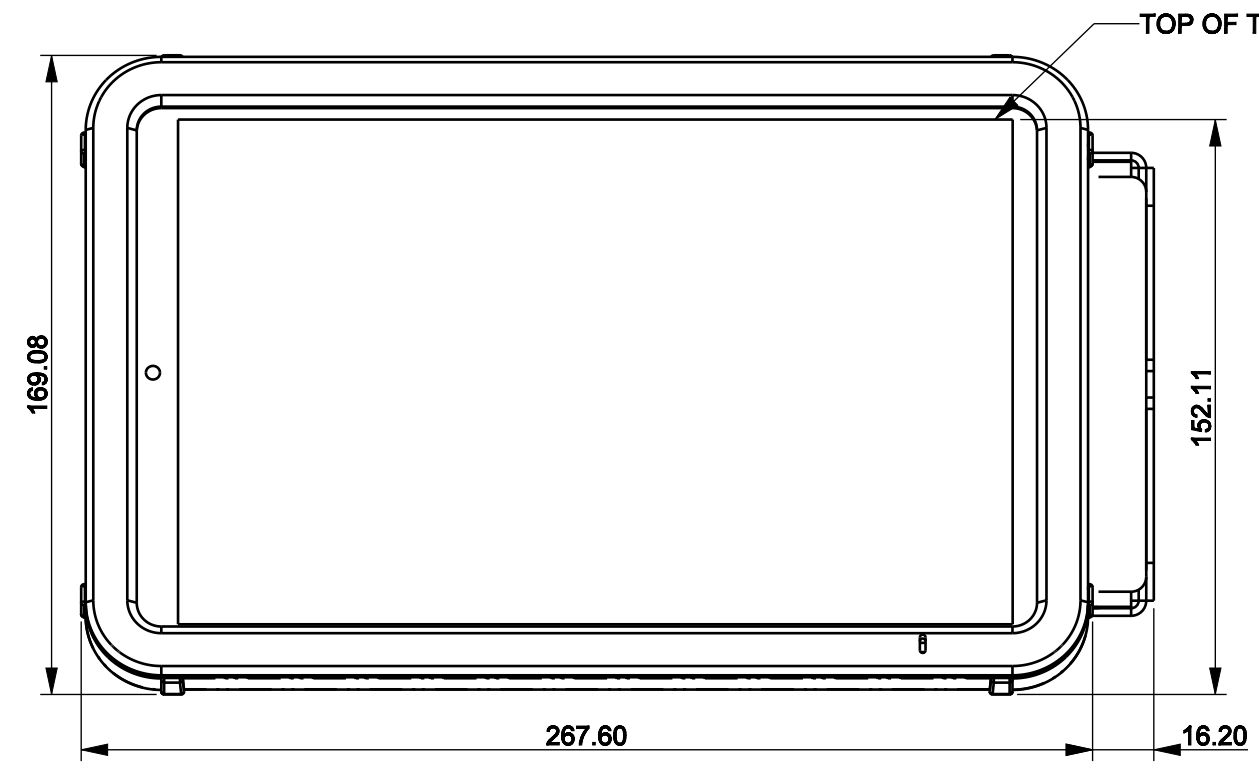

REVISIONS				
ZONE	REV	DESCRIPTION	DATE	APPROVED
			2020-06-02	

ITEM	DESCRIPTION	PART NUMBER	QTY
3	BRACKET, SIDE MULLION, W COVER	273-0042	1
2	BRACKET, 15 DEGREES MOUNT,	273-0022-000	1
1		588-0000-000	1

UNLESS OTHERWISE SPECIFIED DIMENSIONS ARE IN MM. TOLERANCES ARE: MILLIMETERS ANGLES X ± 1.0 MM ± 0.5 .X ± 0.50 MM .XX ± 0.25 MM .XXX ± 0.125MM		- DO NOT SCALE DRAWING -					
FINISH		APPROVALS	DATE				
REMOVE ALL BURRS & SHARP CORNERS		DRAWN BY	CHECKED	<b>VISUALTARGET 10" SAMSUNG T510, 0 LIGHTS, 15 DEGREE, SIDE MOUNT</b>			
		ENGINEER					
		MATERIAL		SIZE B	MODEL NUMBER	DWG NO. 588-0000-100-SIDEMOUNT	REV
				MASS 1.400	SCALE 0.500	SHEET SHEET 1 OF 1	