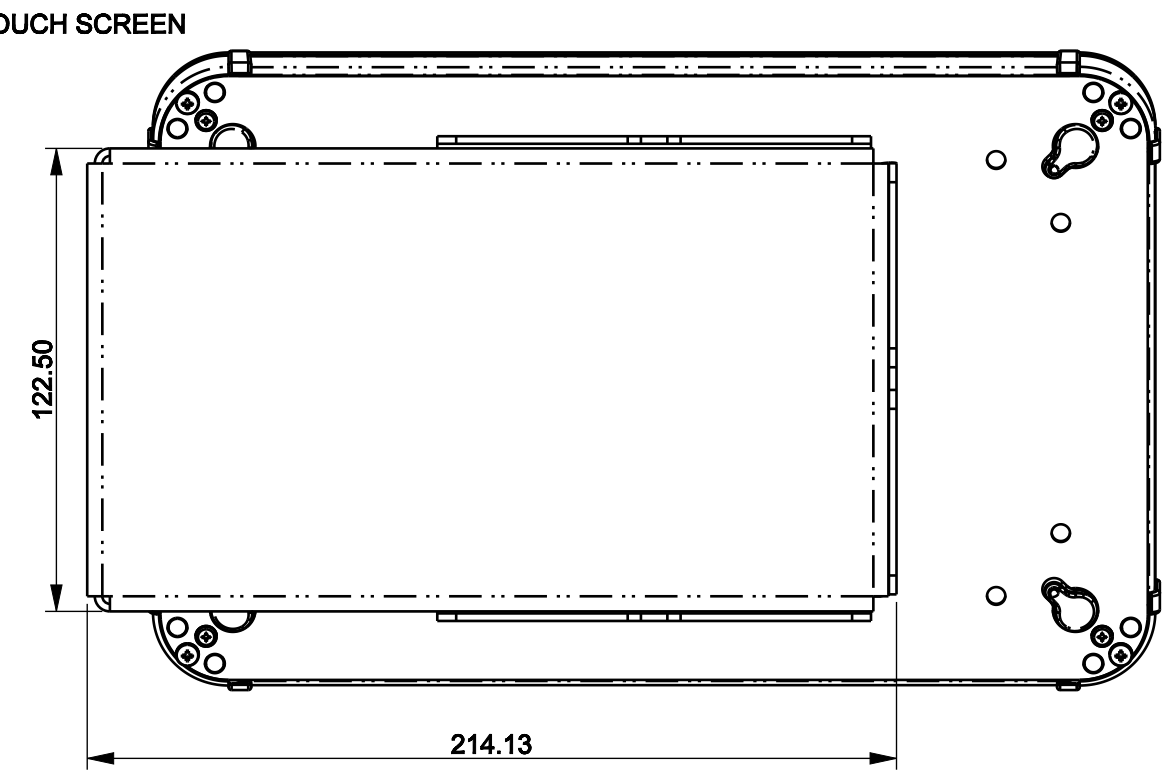

REVISIONS				
ZONE	REV	DESCRIPTION	DATE	APPROVED
			2020-06-02	

ITEM	DESCRIPTION	PART NUMBER	QTY
3	BRACKET, SIDE MULLION, W COVER	273-0042	1
2	BRACKET, 15 DEGREES MOUNT,	273-0022-000	1
1		588-0000-000	1

UNLESS OTHERWISE SPECIFIED DIMENSIONS ARE IN MM. TOLERANCES ARE: MILLIMETERS ANGLES X ± 1.0 MM ± 0.5 .X ± 0.50 MM .XX ± 0.25 MM .XXX ± 0.125MM		- DO NOT SCALE DRAWING -					
FINISH		APPROVALS	DATE				
REMOVE ALL BURRS & SHARP CORNERS		DRAWN BY	CHECKED	<b>VISUALTARGET 10" SAMSUNG T510, 0 LIGHTS, 15 DEGREE, SIDE MOUNT</b>			
		ENGINEER					
		MATERIAL		SIZE B	MODEL NUMBER	DWG NO. 588-0000-100-SIDEMOUNT	REV
				MASS 1.400	SCALE 0.500	SHEET SHEET 1 OF 1	