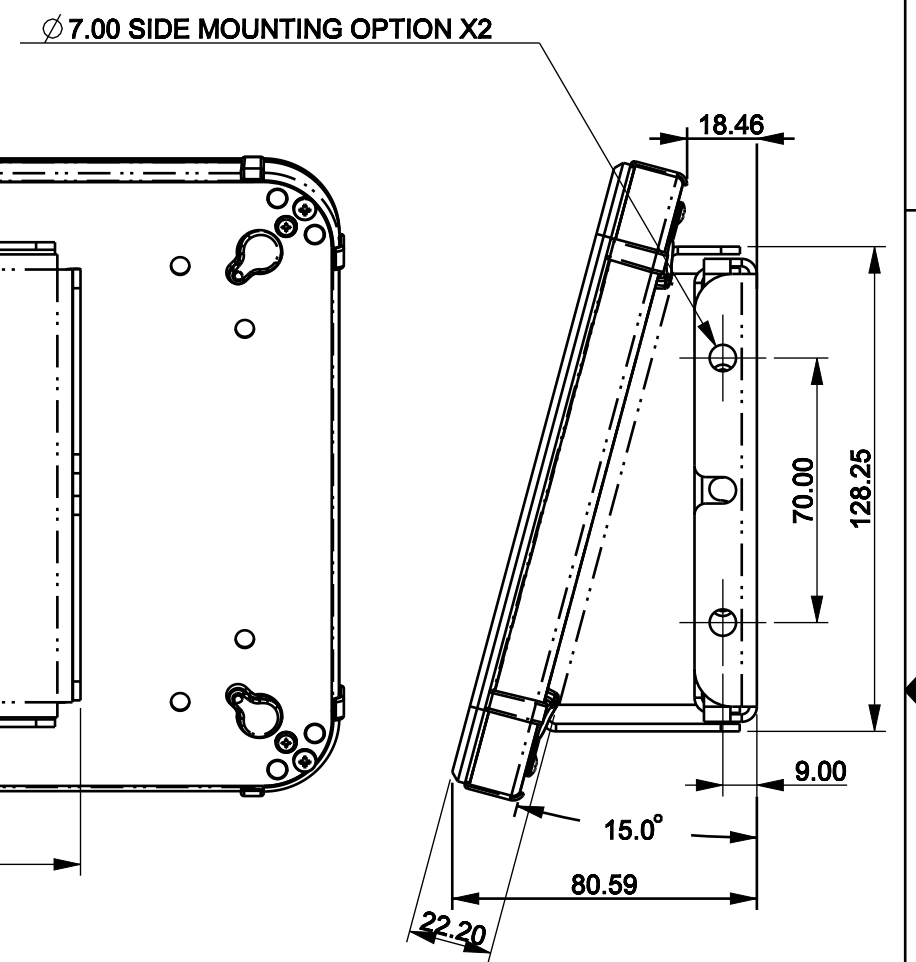

REVISIONS				
ZONE	REV	DESCRIPTION	DATE	APPROVED
			2020-06-02	

ITEM	DESCRIPTION	PART NUMBER	QTY
3	BRACKET, SIDE MULLION, W COVER	273-0042	1
2	BRACKET, 15 DEGREES MOUNT,	273-0022-000	1
1		588-0000-000	1

UNLESS OTHERWISE SPECIFIED DIMENSIONS ARE IN MM. TOLERANCES ARE: MILLIMETERS ANGLES X ± 1.0 MM ± 0.5 .X ± 0.50 MM .XX ± 0.25 MM .XXX ± 0.125MM		- DO NOT SCALE DRAWING -					
FINISH		APPROVALS	DATE				
REMOVE ALL BURRS & SHARP CORNERS		DRAWN BY	CHECKED	<b>VISUALTARGET 10" SAMSUNG T510, 0 LIGHTS, 15 DEGREE, SIDE MOUNT</b>			
		ENGINEER					
		MATERIAL		SIZE B	MODEL NUMBER	DWG NO. 588-0000-100-SIDEMOUNT	REV
				MASS 1.400	SCALE 0.500	SHEET SHEET 1 OF 1	