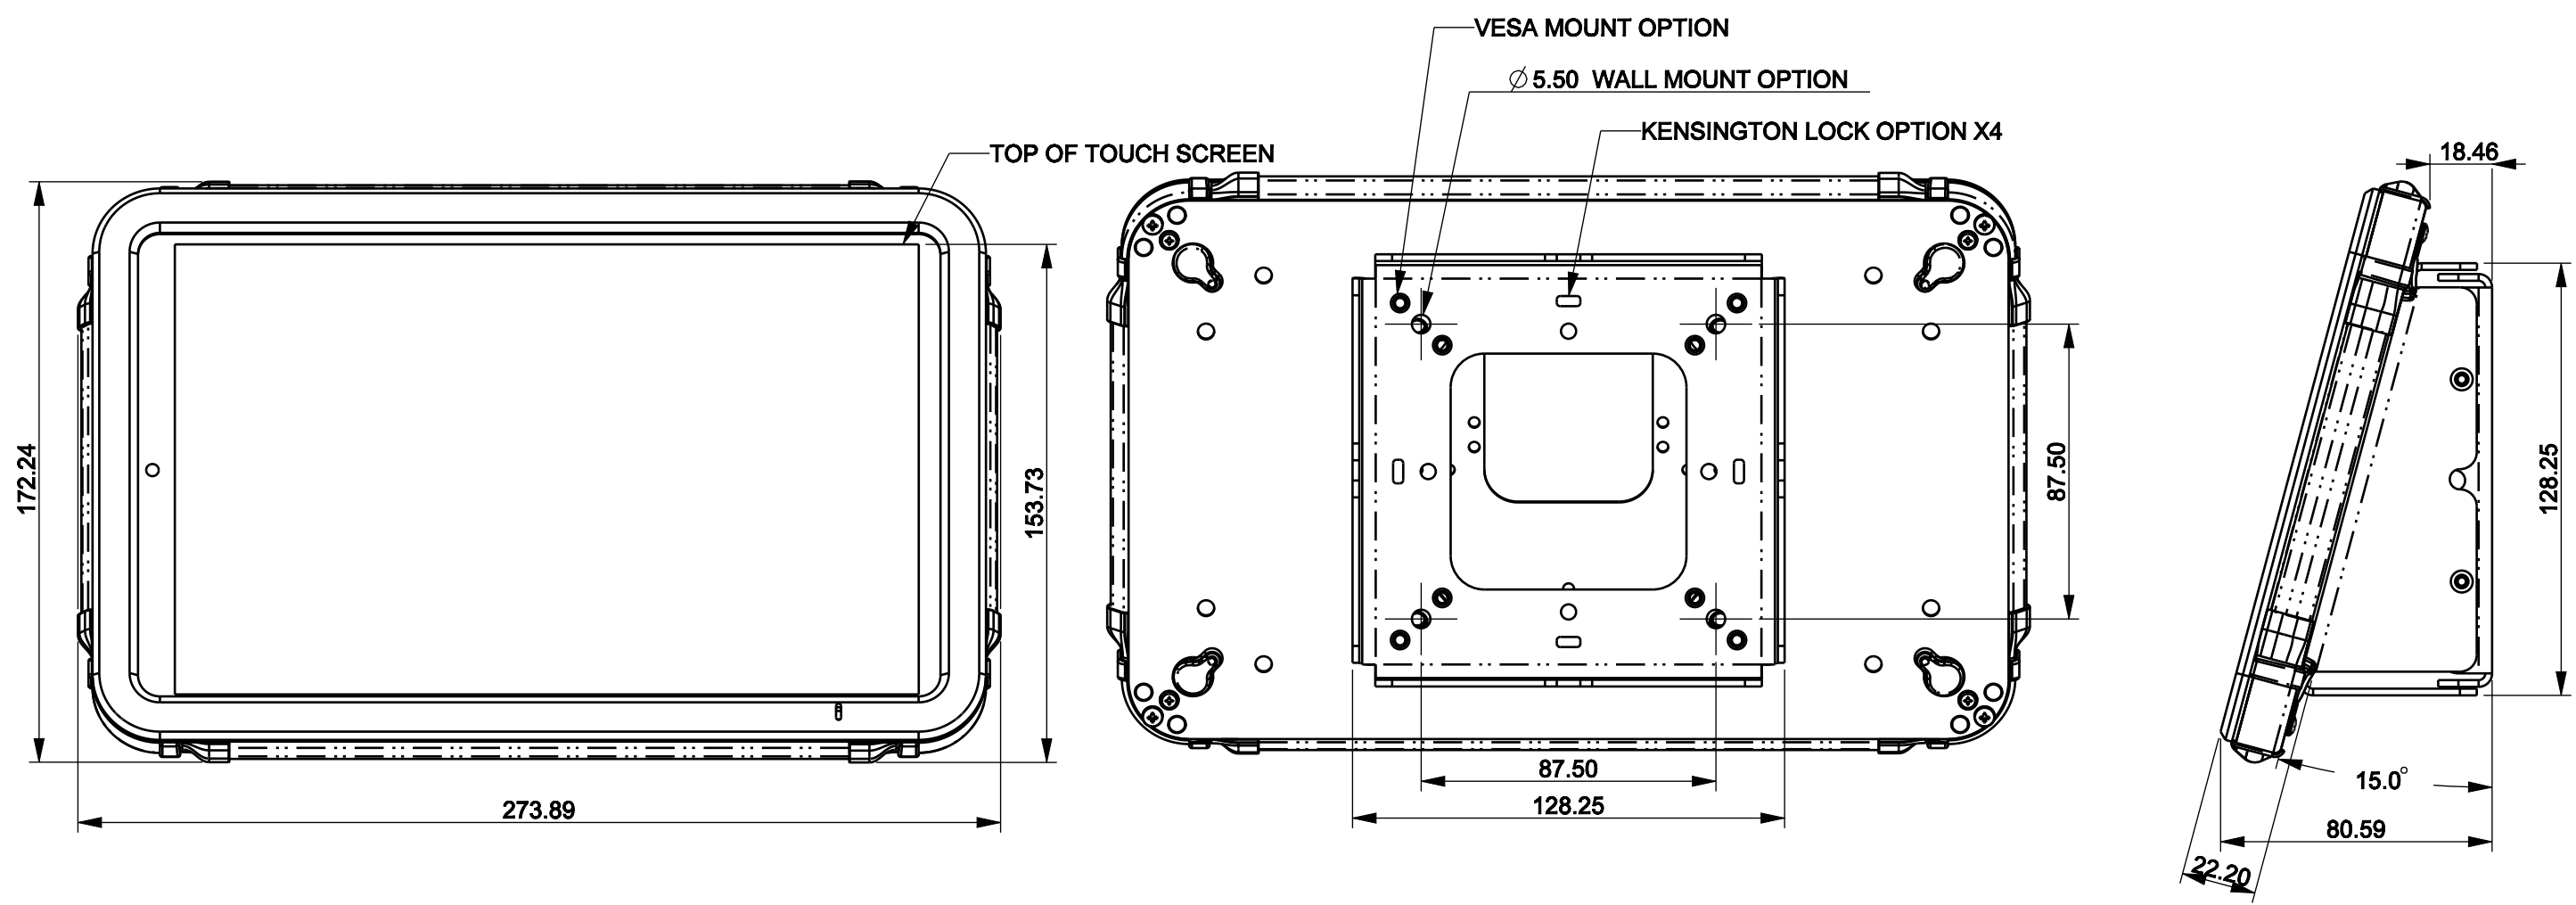

REVISIONS				
ZONE	REV	DESCRIPTION	DATE	APPROVED
			2020-06-02	

3	BRACKET, SURFACE-MOUNT,	273-0048	1
2	BRACKET, 15 DEGREES MOUNT,	273-0022-000	1
1		588-0000-000	1
ITEM	DESCRIPTION	PART NUMBER	QTY

UNLESS OTHERWISE SPECIFIED DIMENSIONS ARE IN MM. TOLERANCES ARE: MILLIMETERS ANGLES X ± 1.0 MM ± 0.5 .X ± 0.50 MM .XX ± 0.25 MM NOTE: .XXX ± 0.125MM INCHES=MM/25.4	- DO NOT SCALE DRAWING -				
	APPROVALS	DATE	VISUALTARGET 10" SAMSUNG T510, 4 LIGHTS, 15 DEGREE, SURFACE MOUNT		
	DRAWN BY				
	CHECKED				
ENGINEER		SIZE	MODEL NUMBER	DWG NO.	REV
MATERIAL		B		588-1111-100-SURFACEMOUNT	
REMOVE ALL BURRS & SHARP CORNERS	MASS	SCALE	SHEET		
	1.435	0.500	SHEET 1 OF 1		